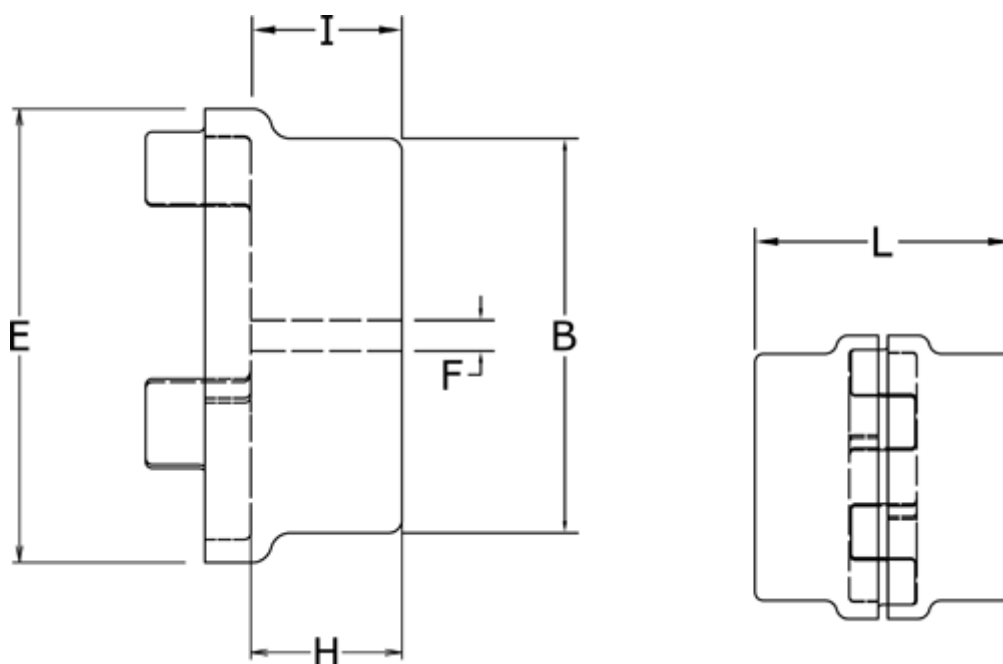

Data Sheet

Article number: 3304028BAL

Description: Coupling hub 28/38B
ALU Aluminium, Predrilled

Measures

B	= 65
E	= 65
F	= -
H	= 35
I	= 28
L	= 90
Max. bore mm	= 38